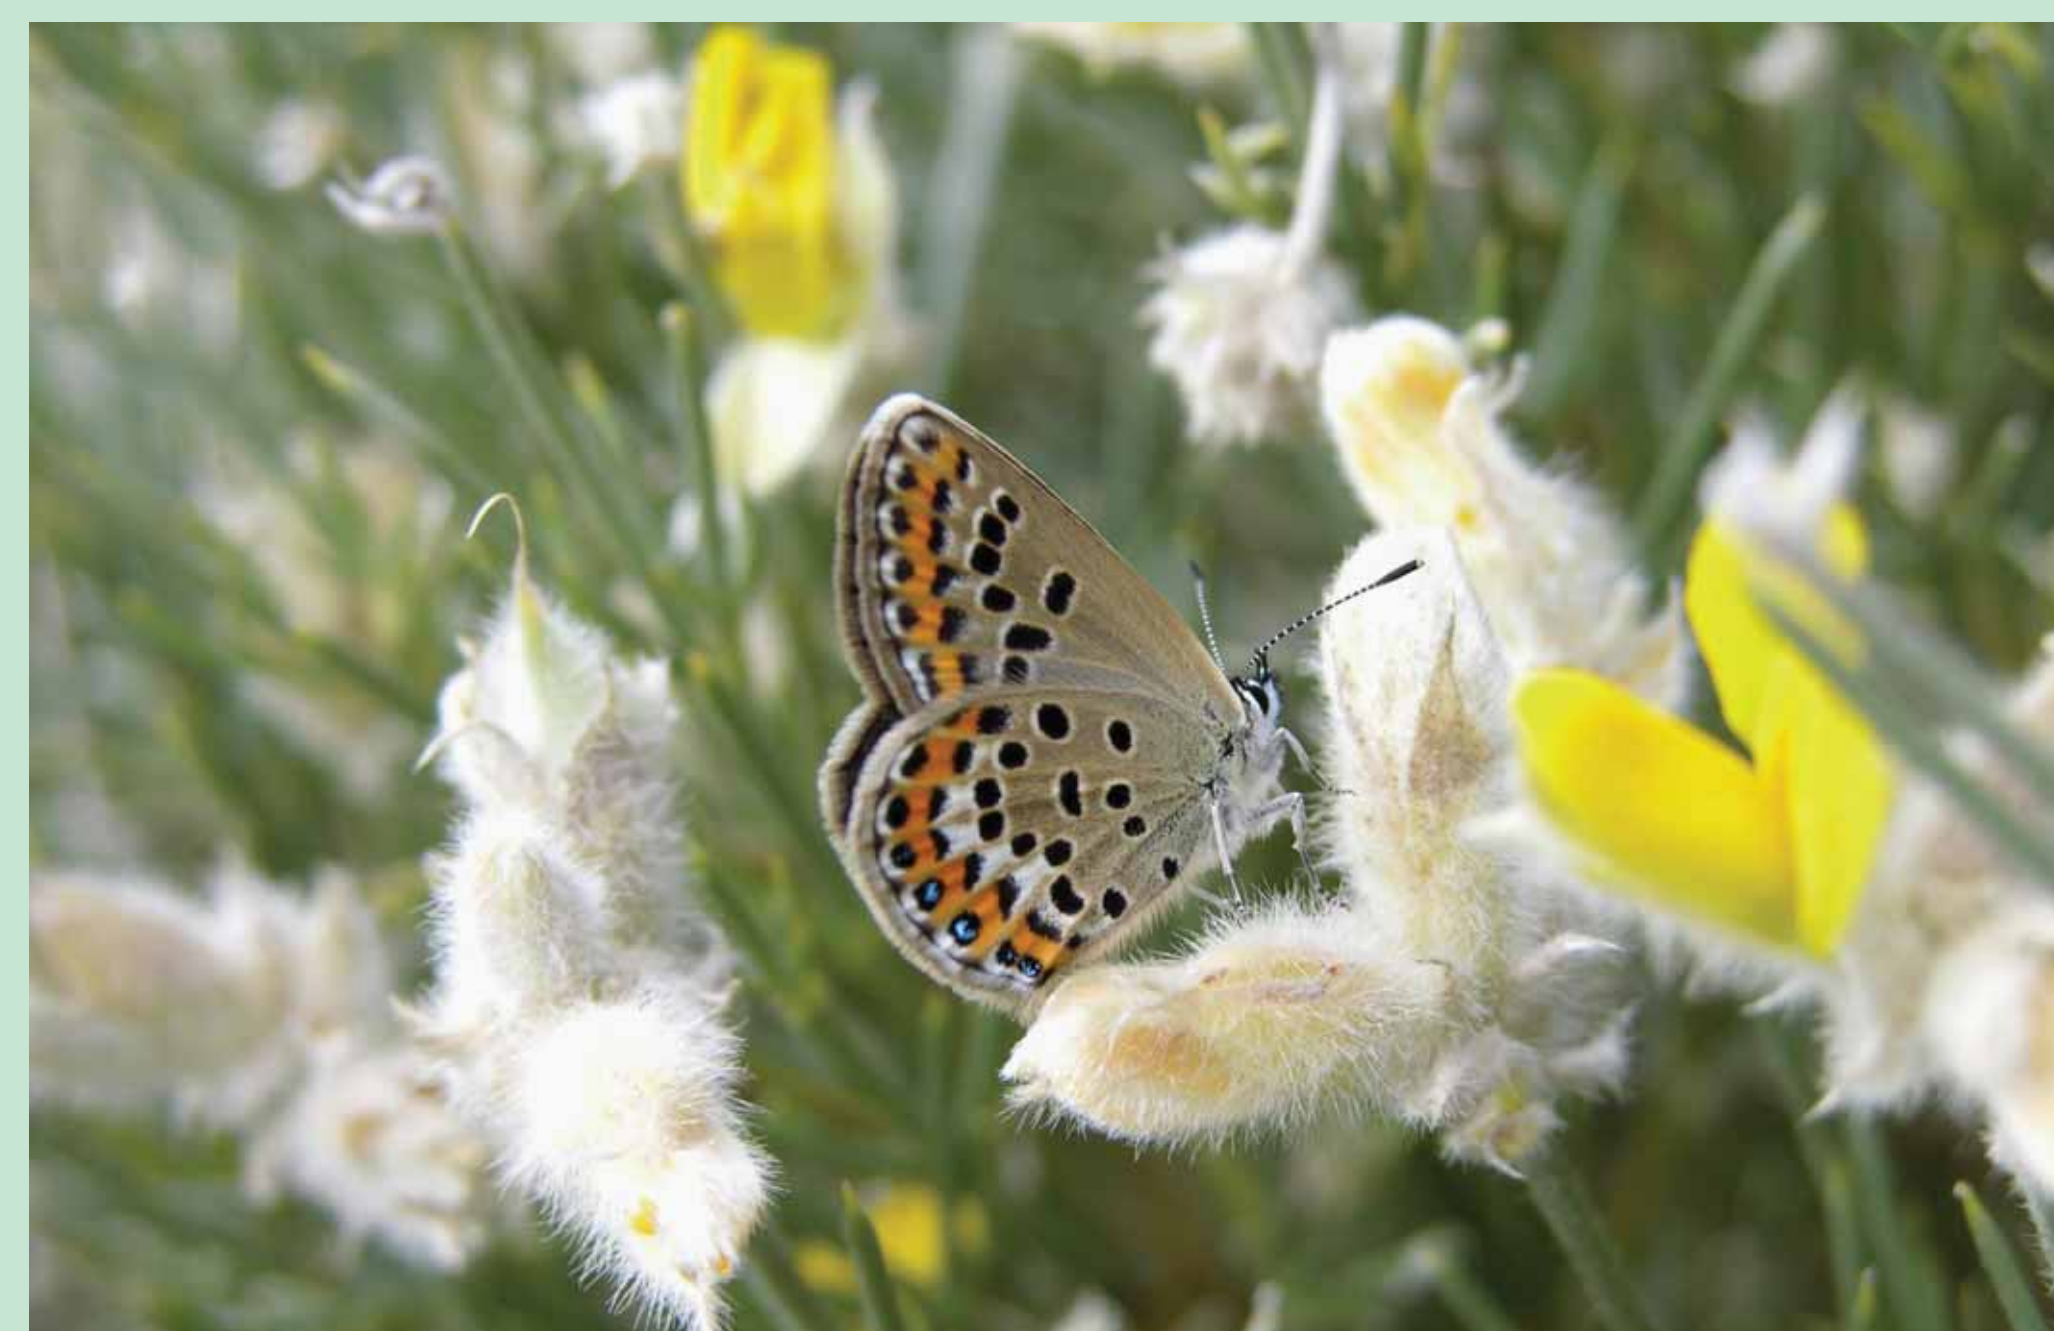

BORBOLETA ARGUS | Silver-studded blue – *Plebejus argus* – Insecta / Lepidoptera / Lycaenidae

ESTA PEQUENA BORBOLETA GOSTA DE POUSAR NA CALDONEIRA  
This small butterfly enjoys stopping on *Echinopartum ibericum*

Its wings are almost white, when seen from below. Please note the bright blue colour near the middle of its body.

© Albano Soares

Face superior  
Upper side

© Frank Pennkamp

SEM OBSERVAR A FACE INFERIOR DAS ASAS, ESTA ESPÉCIE PODE CONFUNDIR-SE COM OUTRAS DA MESMA FAMÍLIA | Without observing the wings from below, this species can be mistaken by similar ones from the same family

As fêmeas têm uma série de ocelos azuis brilhantes junto às margens das asas posteriores.

The females have bright blue spots near the margins of their hind wings.

© Frank Pennkamp

Fêmea  
Female

© Frank Pennkamp