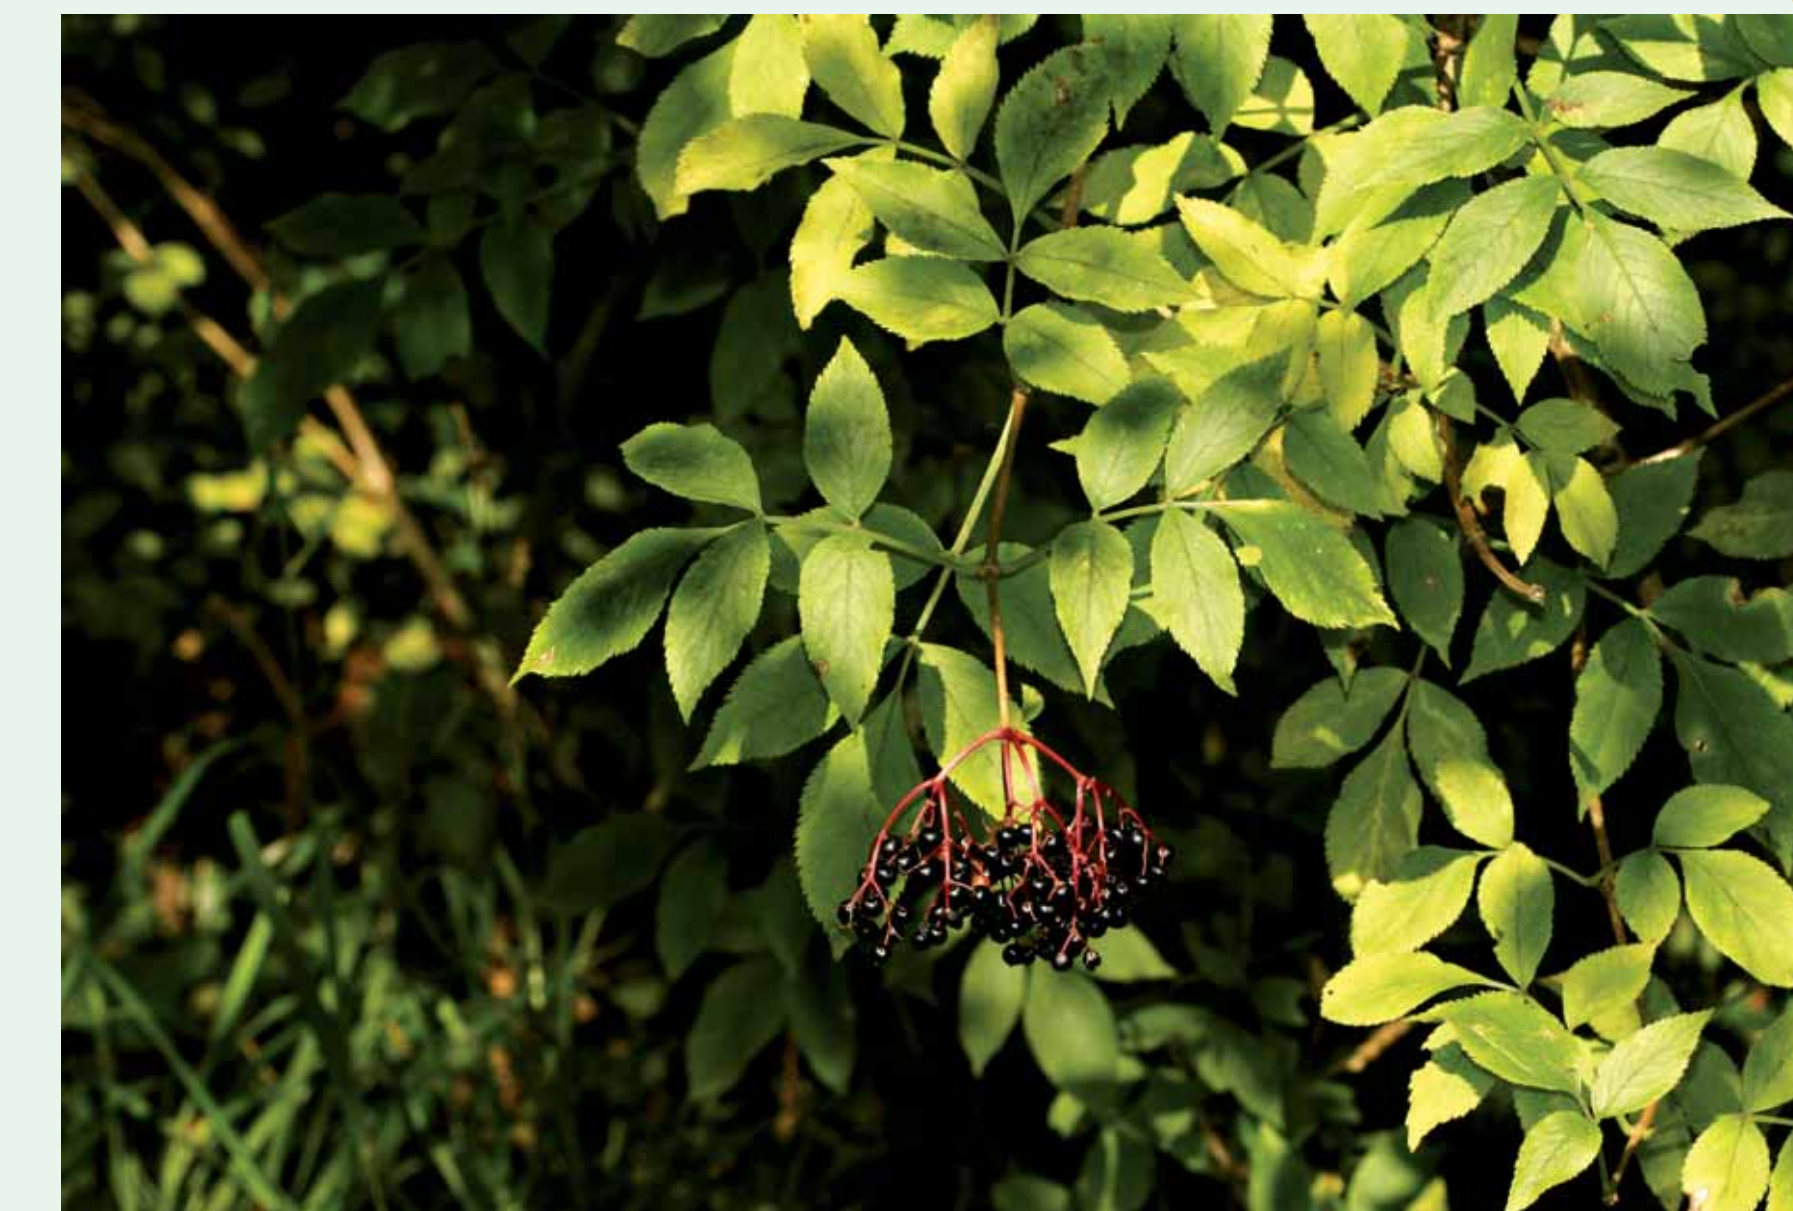

SABUGUEIRO | European black elder
Sambucus nigra
Eudicotiledonea / Adoxaceae