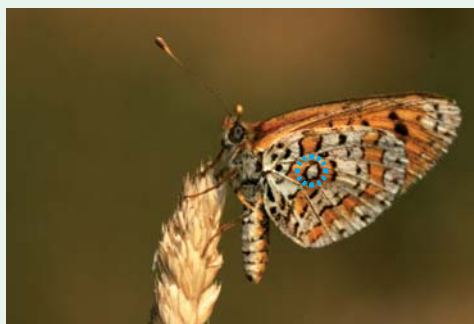

BORBOLETAS LARANJA PEQUENAS | Small orange butterflies (INSECTA / LEPIDOPTERA / NYMPHALIDAE)

PARA IDENTIFICAR AS ESPÉCIES DEVE OBSERVAR AS ASAS POSTERIORES QUANDO AS BORBOLETAS ESTÃO EM REPOUSO | To identify this species, please observe their hind wings

Grandes manchas prateadas.
Wide silver spots.

PRATEADA | Queen of Spain Fritillary
Issoria lathonia

Linha de manchas negras descontínua.
Non-continuous line of black spots.

LARANJA-MALHADA | Knapweed Fritillary
Melitaea phoebe

Linha de manchas negras contínua.
Continuous line of black spots.

LARANJA-QUADRADA-DO-SUL | Provençal Fritillary
Melitaea deione

Pequeno ponto negro rodeado de laranja.
Small dark spot surrounded by orange.

BOLORIA-DO-PONTO-PRETO | Pearl-bordered Fritillary
Boloria euphrosyne

Mancha branca completamente rodeada de laranja.
White spot completely surrounded by orange.

TRIVIA | Lesser Spotted Fritillary
Melitaea trivia