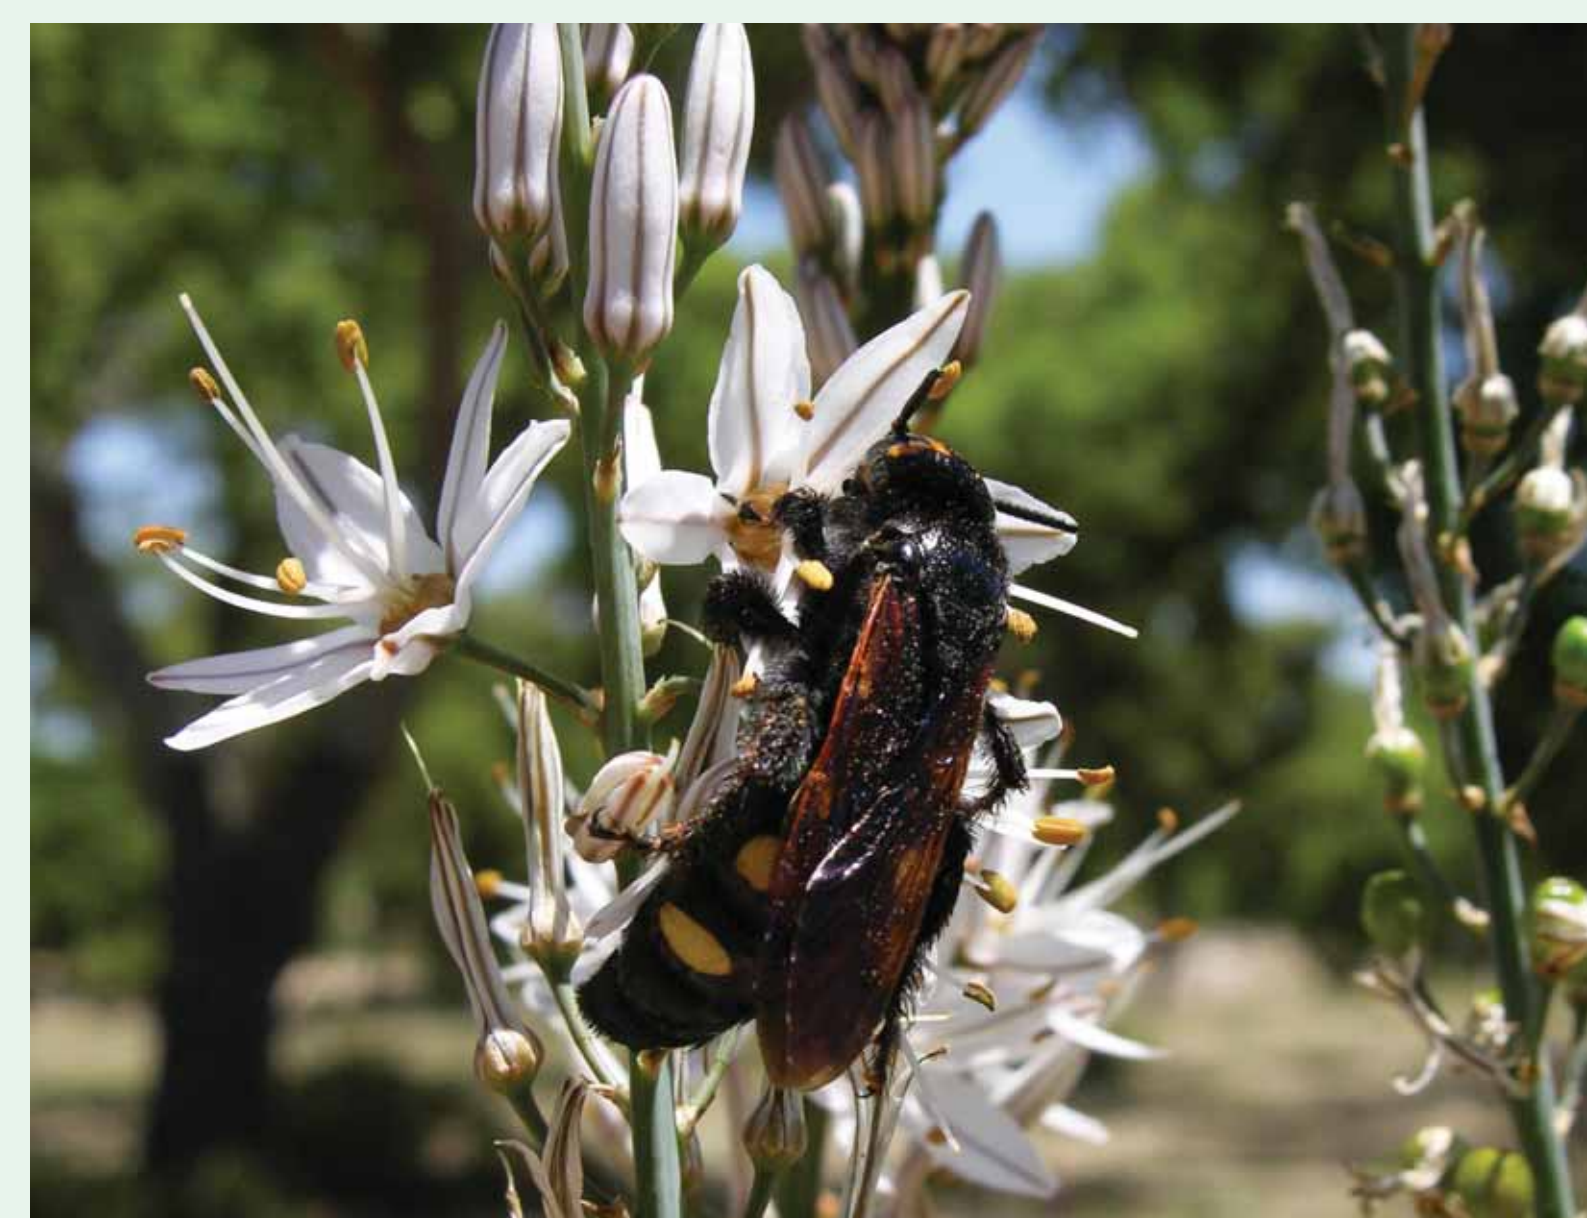

Envergadura / Size: 120-150 mm

This large butterfly is found resting on walls of rural houses. The pattern of the wings resembles eyes to confound predators.

© Patricia Garcia Pereira

O MAIOR GAFANHOTO | The largest grasshopper

© Albano Soares

IMPERADOR-AZUL | Blue Emperor - *Anax imperator*
Insecta / Odonata / Aeshnidae

© Ernesto Maravilhas

GRANDE-PAVÃO-NOCTURNO | Great peacock - *Saturnia pyri*
Insecta / Lepidoptera / Saturniidae

A MAIOR VESPA | The largest wasp

Envergadura / Size : 48-53 mm

Comprimento / Length: 28-33 mm

© Frank Pennickamp

VESPÃO-GIGANTE | Giant Solitary wasp - *Megascolia maculata*
Insecta/Hymenoptera/ Scoliidae